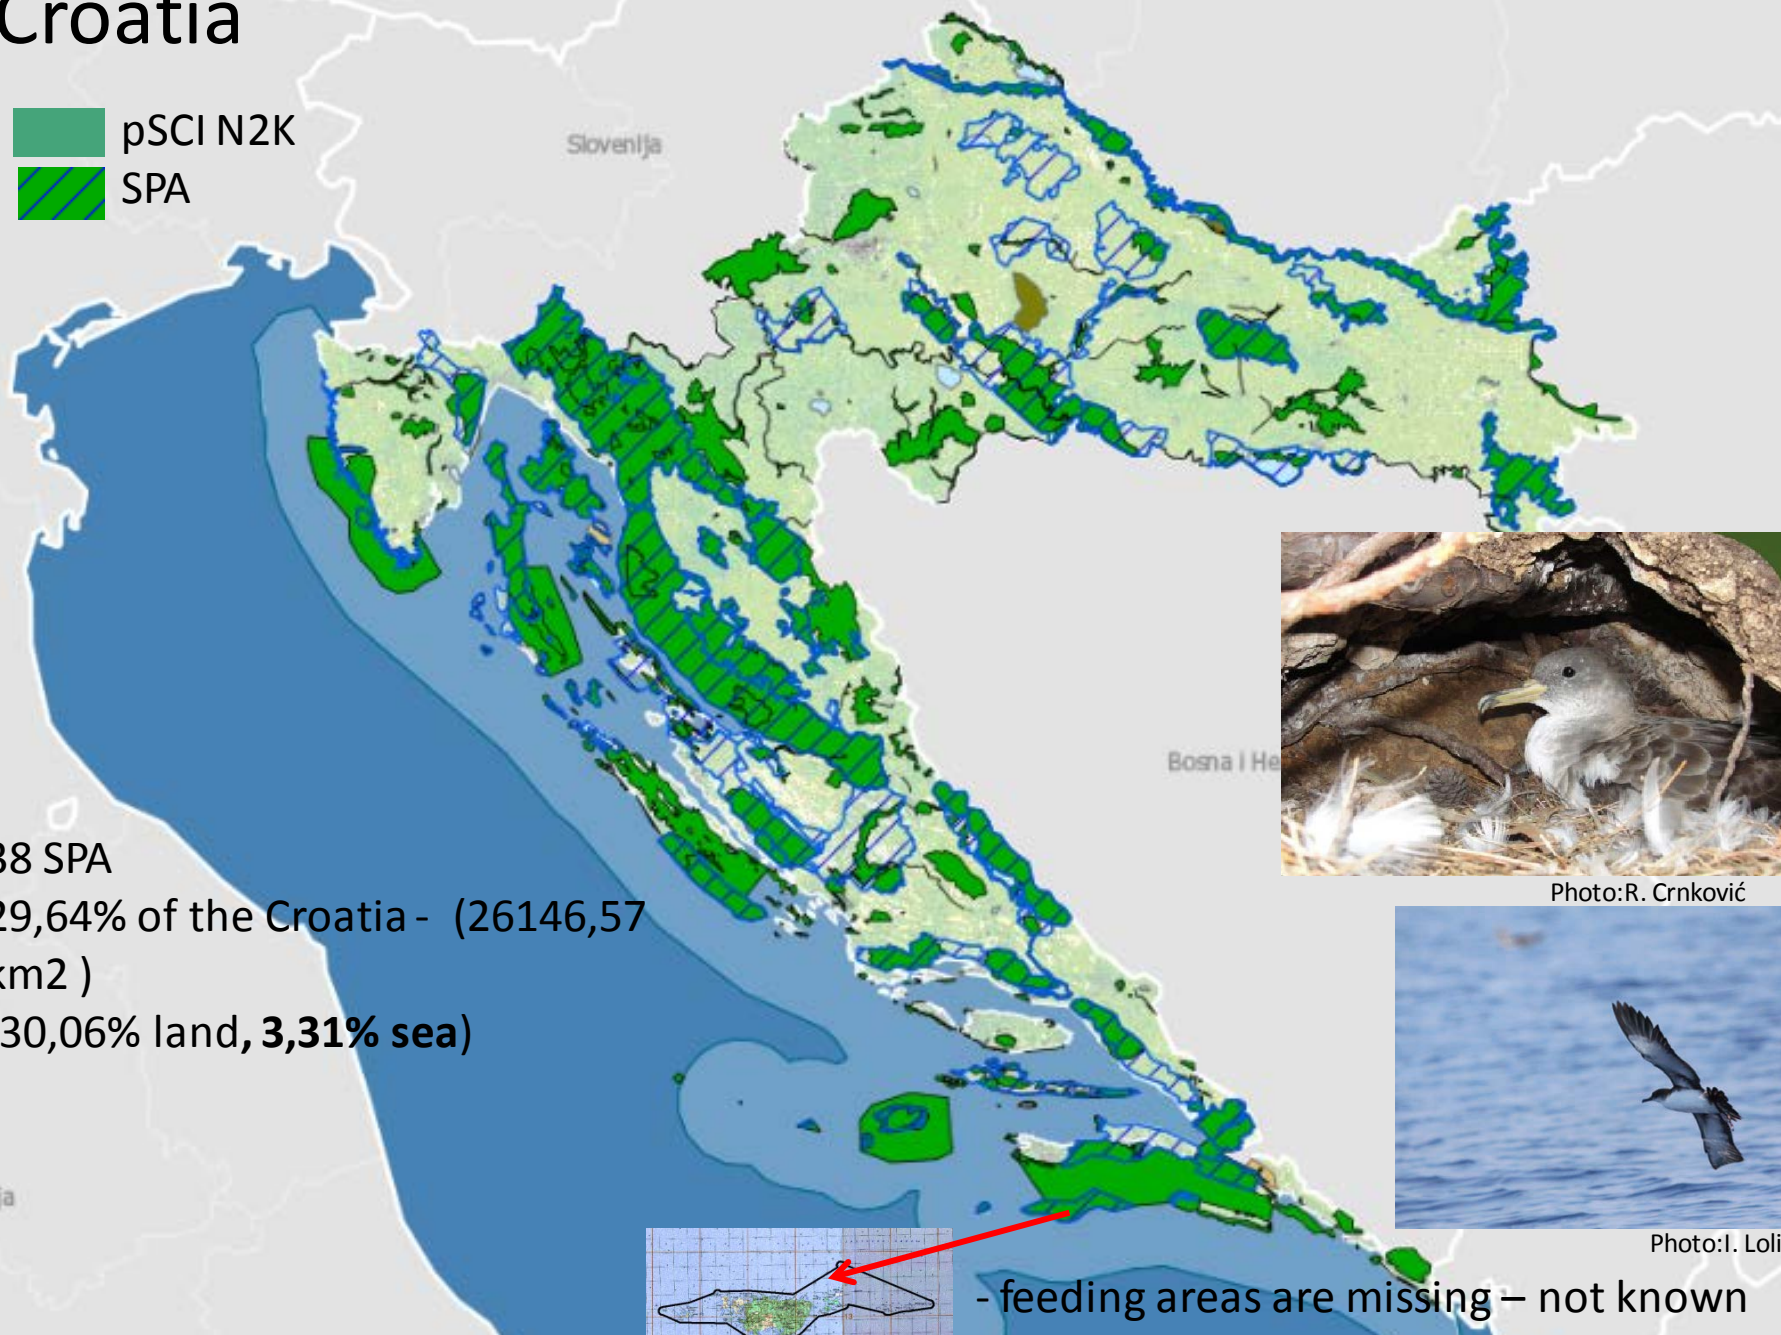

Croatia

-  pSCI N2K
-  SPA

38 SPA
29,64% of the Croatia - (26146,57 km²)
(30,06% land, **3,31% sea**)

Photo:R. Crnković

Photo:I. Lolić

- feeding areas are missing – not known